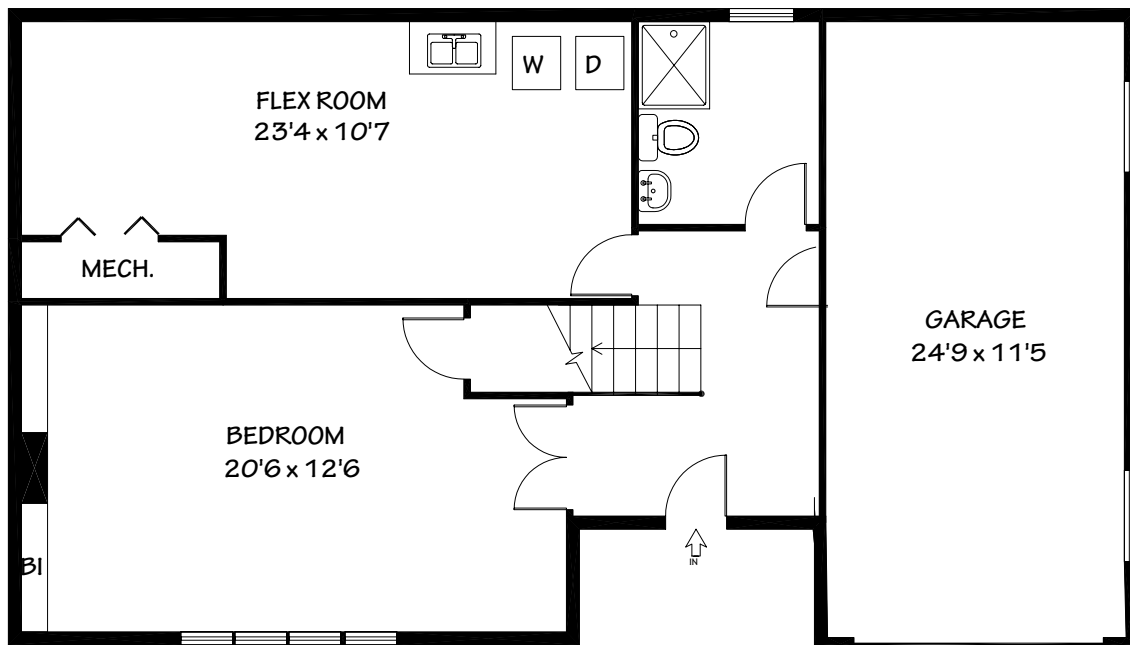

MAIN LEVEL

LOWER LEVEL

5619 33RD STREET N, ARLINGTON, VA 22207

WWW.BTWIMAGES.COM

ALL ILLUSTRATIONS, DIMENSIONS AND SQUARE FOOTAGE ESTIMATES ARE APPROXIMATE AND MAY VARY FROM ACTUAL STRUCTURE. DIMENSIONS HAVE BEEN ROUNDED.

ESTIMATED TOTAL SQUARE FOOTAGE: 2093